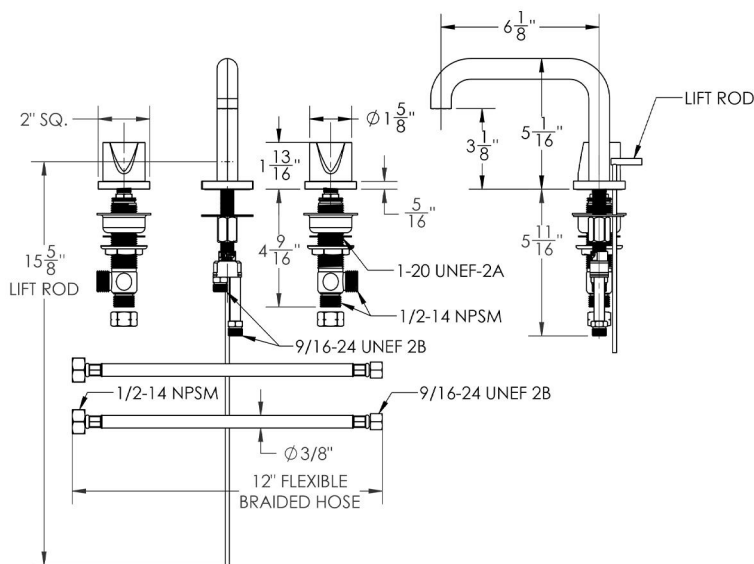

## FEATURES:

- All brass 8" - 12" widespread faucet includes brass pop-up drain with overflow
- 1/4 turn ceramic valves
- Available Flow Rates: 1.5, 1.2 & 0.5 GPM. Additional flow rate (aerator) options available. Contact JACLO.
- 5 3/4" spout reach
- Spout Hole Size Min-Max: 1 1/2" - 1 7/8"
- Valve Hole Size Min-Max: 1 1/8" - 1 5/8"

## SPECIFICATION DRAWING: